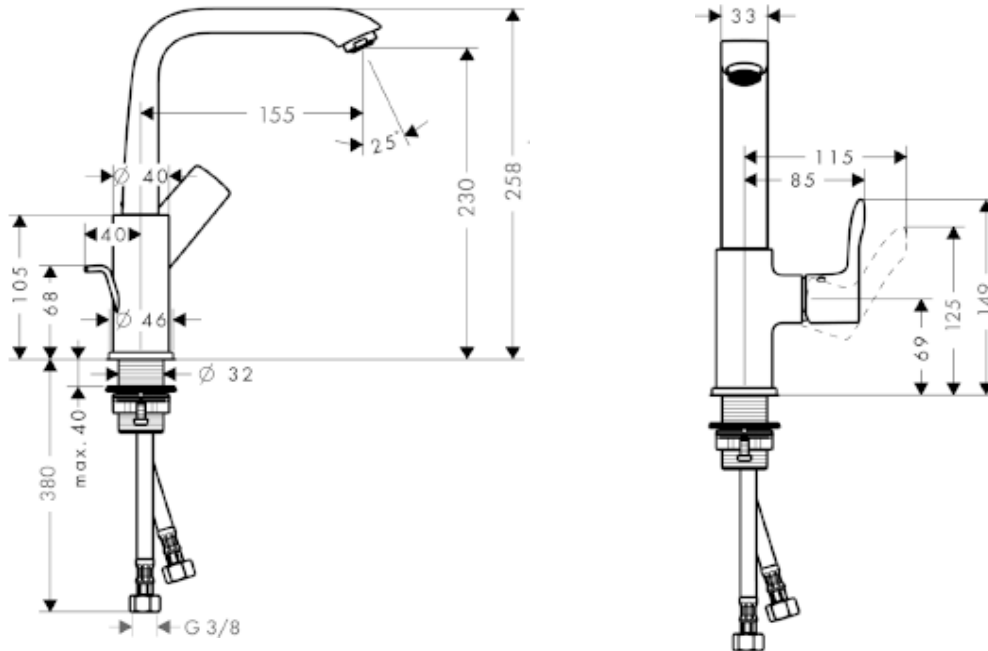

SPECIFICATION SHEET - fittings

BRAND:	hansgrohe	Product Photo:
ORIGIN:	Germany	
SERIES:	New Metris	
PRODUCT DESCRIPTION:	Single lever basin mixer 230 for washbowl, with high L-spout - spray type: normal spray - with basin pop-up waste 1¼" - Flow rate: 5 l./min. at 3 bar - Flow pressure; 1~5 bar (15~70 psi)	
MODEL No.	31087 000	
FINISH/COLOUR:	Chrome-plated	
DIMENSIONS:	258mm height 155mm spout projection	
OPTIONAL MATCHING PARTS:	2x angle valve ½"x¾" basin waste trap	

Technical Informations: Suitable for continous flow water heater

REMINDER:	Pipe flushing must be done before faucets are installed. Failure to do so voids the warranty.
	Do not use cleaners containing abrasive cleansers, ammonia, bleach, acids, waxes, alcohol, solvents or other products not recommended for chrome.
	All information is for reference only, installation shall always be based on the actual product delivered.